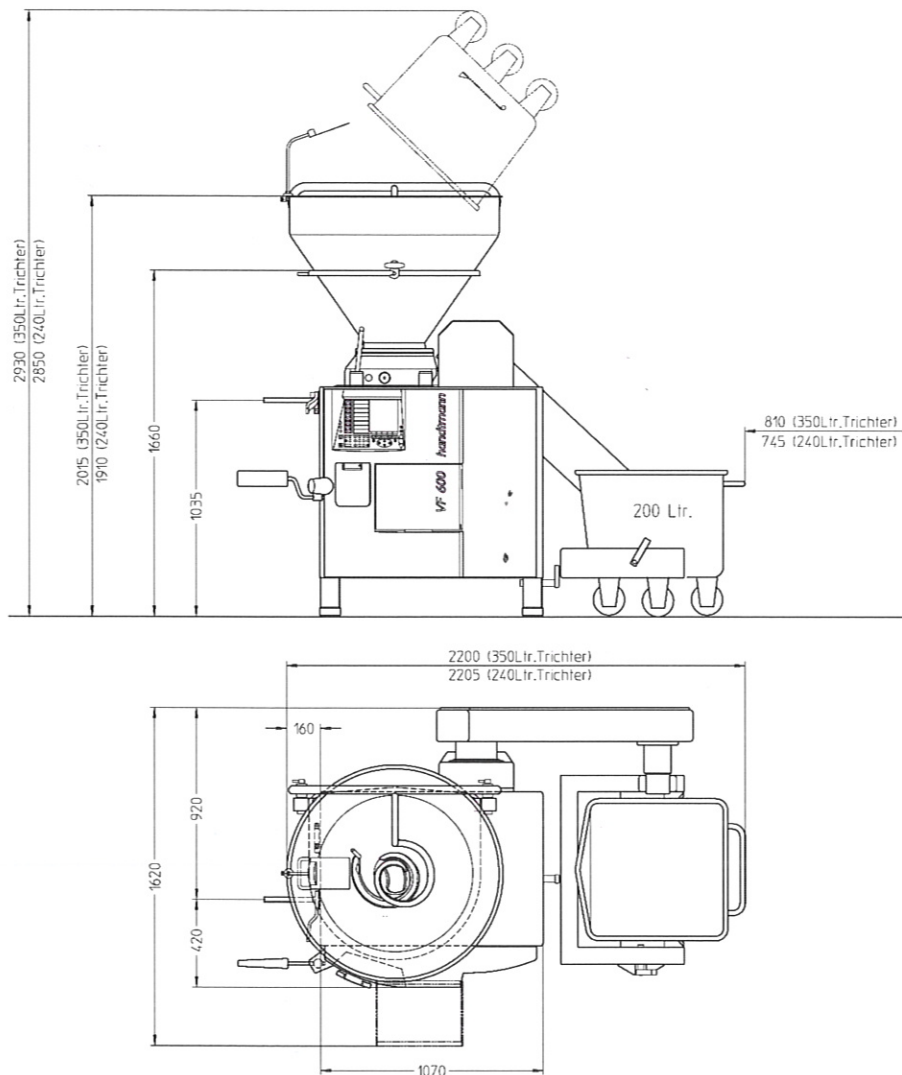

## Measuring performance!

### Crate dimensions:

2120 x 1580 x 2250 mm

### Weight:

Net: approx. 1,360 kg / gross: approx. 1,660 kg